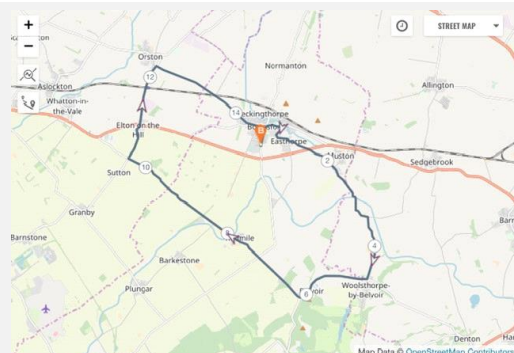

Cycling

Local cycle routes

Belvoir, Redmile, Orston: www.plotaroute.com/route/369905

Grantham- Bottesford with the kids: www.cyclingwiththekids.co.uk/cycling-routes/england/lincolnshire/grantham-bottesford/

Cycle The Vale: m.facebook.com/cyclethevale

Advertisement...*